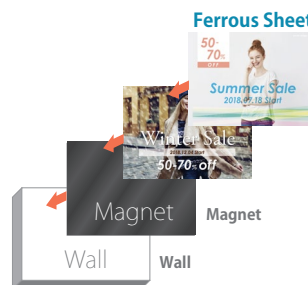

NEW!

Ferrous Sheets + Magnetic Sheets

Amazing Visual and Rapid-Change Graphic System

Wall

Easy installation of adhesive magnetic sheet to make a base layer for graphics printed on MAGX Ferrous Sheet

To stick MAGX Ferrous Sheet as top graphic layer on the magnetic sheet

A second Ferrous Sheet can mount to the first Ferrous Sheet

Double Layers & Double Works

Print directly on flexible ferrous sheet with large format solvent, eco-solvent, UV and latex inkjet printers.

1,220mm Wide MAGX Ferrous Sheet
Thickness: 0.3mm
Roll Length: 15M and 30M
Lamination: PET film
*Custom laminations available