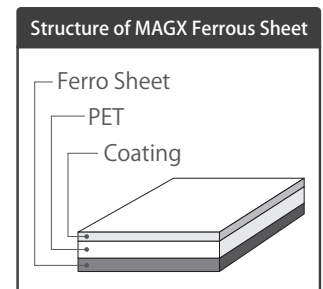

NEW!

Ferrous Sheets + Magnetic Sheets

Amazing Visual and Rapid-Change Graphic System

Wall

Easy installation of adhesive magnetic sheet to make a base layer for graphics printed on MAGX Ferrous Sheet

To stick MAGX Ferrous Sheet as top graphic layer on the magnetic sheet

A second Ferrous Sheet can mount to the first Ferrous Sheet

Double Layers & Double Works

Print directly on flexible ferrous sheet with large format solvent, eco-solvent, UV and latex inkjet printers.

1,220mm Wide MAGX Ferrous Sheet
Thickness: 0.3mm
Roll Length: 15M and 30M
Lamination: PET film
*Custom laminations available