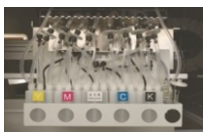

Mercury Alpha 320

Datasheet

Mercury Alpha 320

Parameters

Printhead	Seiko • Alpha • 25 picoliters				
Number of Printheads	2	4	6		
Resolution	Up to 1440 dpi				
Ink	Type	Solvent or Eco-Solvent			
	Colors	4 Colors (CMYK)			
	Capacity	2 or 5 liters per color + flush			
Media	Max. printing width	126" (3,200 mm)			
	Max. media width	126" (3,200 mm)			
	Auto Media Feeding System	Max. Media Roll Weight 176 lbs (80 kg)			
Types	Banner, mesh, vinyl, perforated vinyl, canvas, polyester fabric, back-lit film, etc.				
Print Speed	Draft	2 passes	1,377 sq.ft./h (128 m ² /h)	2,755 sq.ft./h (256 m ² /h)	4,251 sq.ft./h (395 m ² /h)
	Standard	3 passes	947 sq.ft./h (88 m ² /h)	1,915 sq.ft./h (178 m ² /h)	2,981 sq.ft./h (277 m ² /h)
	Quality	4 passes	710 sq.ft./h (66 m ² /h)	1,420 sq.ft./h (132 m ² /h)	2,238 sq.ft./h (208 m ² /h)
	High Quality	6 passes	484 sq.ft./h (45 m ² /h)	968 sq.ft./h (90 m ² /h)	1,560 sq.ft./h (145 m ² /h)
	Backlit	8 passes	355 sq.ft./h (33 m ² /h)	710 sq.ft./h (66 m ² /h)	1,173 sq.ft./h (109 m ² /h)
Cleaning system	Positive Syphoon system and individual color purge controls				
Maximum Carriage Height	Up to 0.23" (6 mm)				
Interface	USB 3.0				
Software de Ripeo	PhotoPrint OEM or MainTop RIP. FlexiPrint 19 Optional				
Voltaje	AC 220 V, 50 Hz / 60 Hz				
Power consumption	Heater 7,900W (35.7A) Printer 510W (2.7A)				
Operating temperature	Temperature 20°C - 28°C (68°F - 82°F) Humidity 40% - 60% - no-condensing				
Equipment dimensions (length x width x height)	191" x 42" x 62" (4,845 x 1,070 x 1,585 mm)				
Package dimensions (length x width x height)	197" x 45" x 73" (5,000 x 1,140 x 1,860 mm)				
Equipment weight	1,433 lbs (650 kg)				
Package weight	2,286 lbs (1,037 kg)				