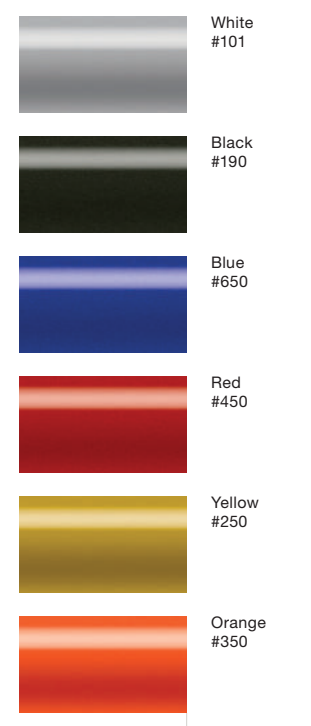

Calendered Opaque Films

PC500

PC500 Promotional Film

Cost-effective, intermediate high-gloss film for flat signage applications. Up to 60" width roll sizes are available for select colors.

Common Applications	— Promotional Signage — POP Displays
Adhesive	Permanent
Liner	Kraft
Durability	4-Years except #102 and #801: 2-Years

High Visibility Reflective Films

VisiFlex™ V8000™ Series Prismatic Reflective Vinyl

V2000™ Beaded Reflective Film

New! V4000™ Premium Beaded Reflective Film

V5720 DOT Certified Reflective Conspicuity Tape