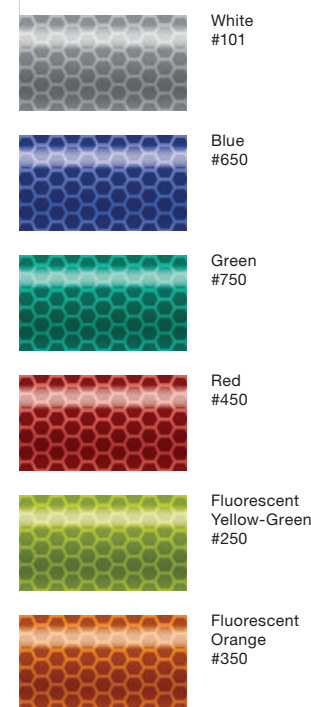

High Visibility Reflective Films

VisiFlex™ V8000™ Series Prismatic Reflective Vinyl