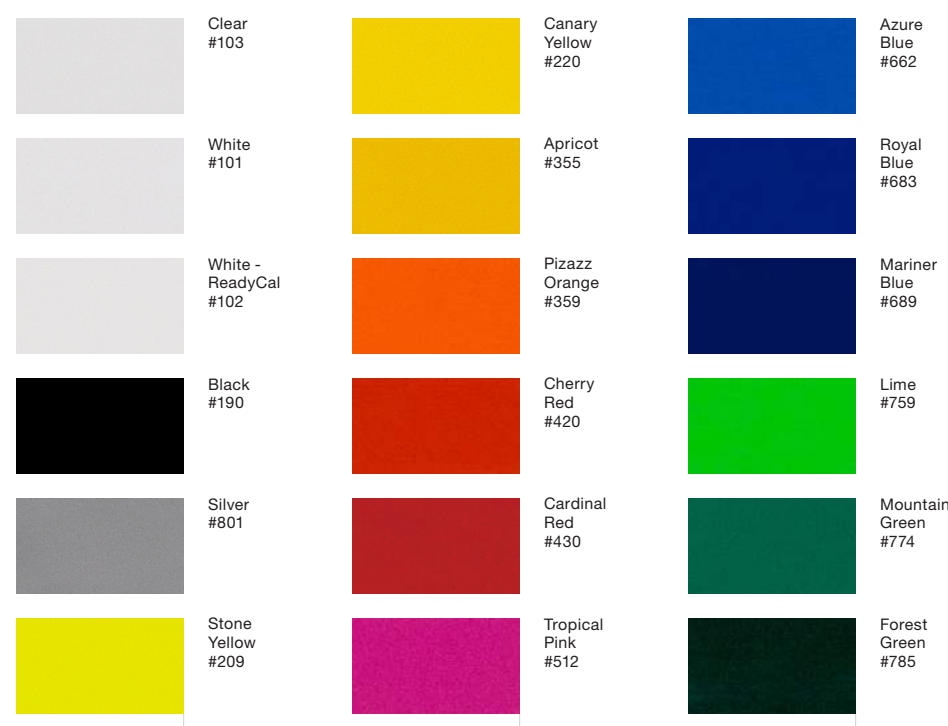

Color with Character

Avery Dennison®
Cut Vinyl Film

2018 Color Selector Guide

Specialty Films

Window Films

SF100 Special Effect Films

Surface Protection Films

SF100 Paint Mask Films

SF100 Silver Films

SF100 Fluorescent Films

SF100 Gold Films

SF100 Polyester Films

SF100 Specialty Films

Premium specialty film for a wide range of applications including windows, walls and special effects.

Calendered Opaque Films

PC500

PC500 Promotional Film

Cost-effective, intermediate high-gloss film for flat signage applications. Up to 60" width roll sizes are available for select colors.

Common Applications	— Promotional Signage — POP Displays
Adhesive	Permanent
Liner	Kraft
Durability	4-Years except #102 and #801: 2-Years